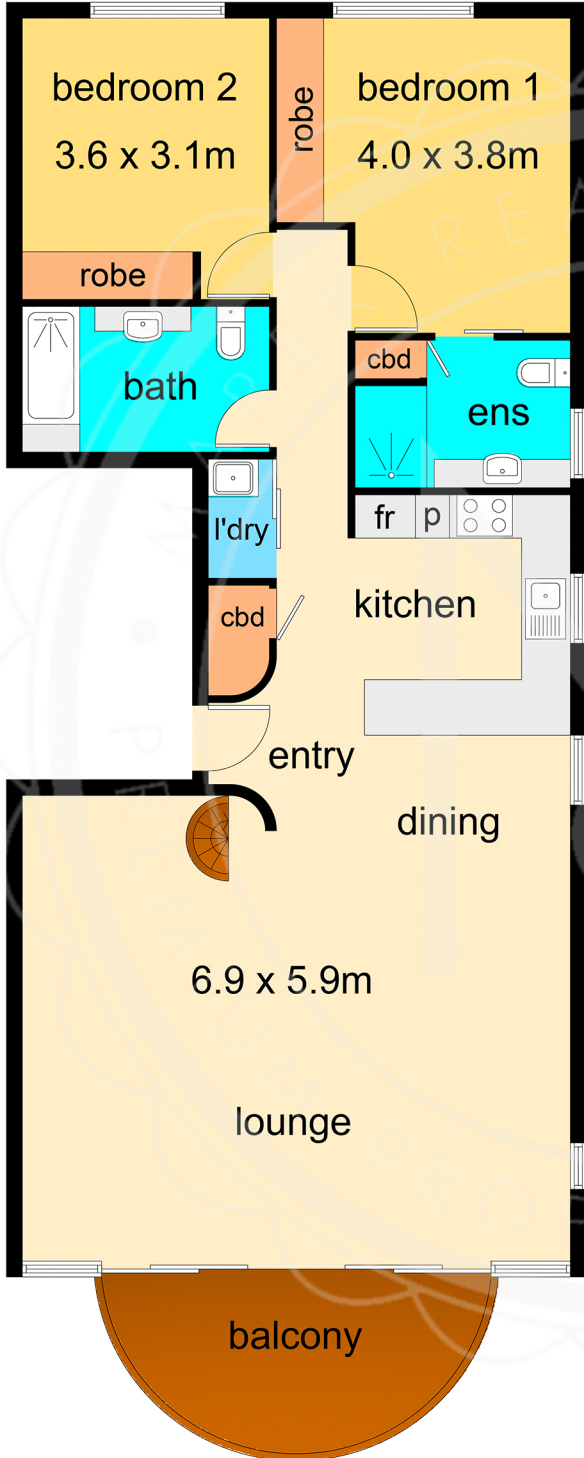

8 The Landing, 1 Howard Street, Noosaville

Scale in metres. Indicative only. Dimensions are approximate

DO NOT SCALE FROM THE DRAWING

Aproximate Areas -
Under Roof (incl balcony & car port) - 131m²
Roof Top Terrace - 44m²

Penthouse Level

Roof Level

Car Space