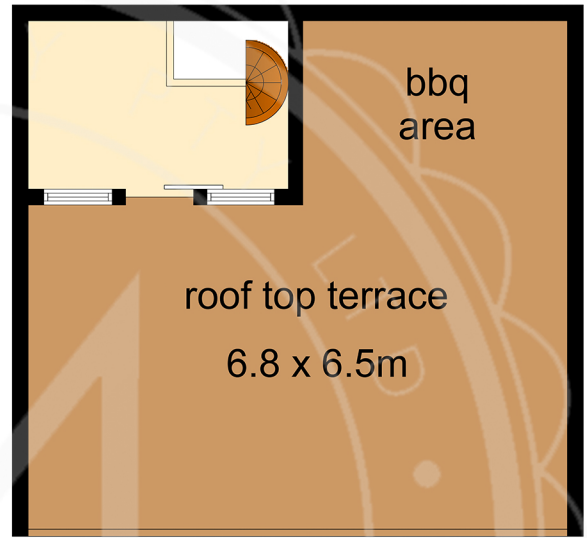

8 The Landing, 1 Howard Street, Noosaville

Scale in metres. Indicative only. Dimensions are approximate

DO NOT SCALE FROM THE DRAWING

Aproximate Areas -
Under Roof (incl balcony & car port) - 131m²
Roof Top Terrace - 44m²

Penthouse Level

Roof Level

Car Space